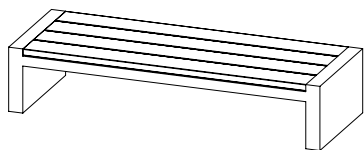

# durbanis

Sizes in cm

Material: Reinforced concrete bench colored in mass.

Wooden seat in FSC® certified Bolondo or Larch wood.

Weight: Vora S 305kg. / Vora L 360kg.