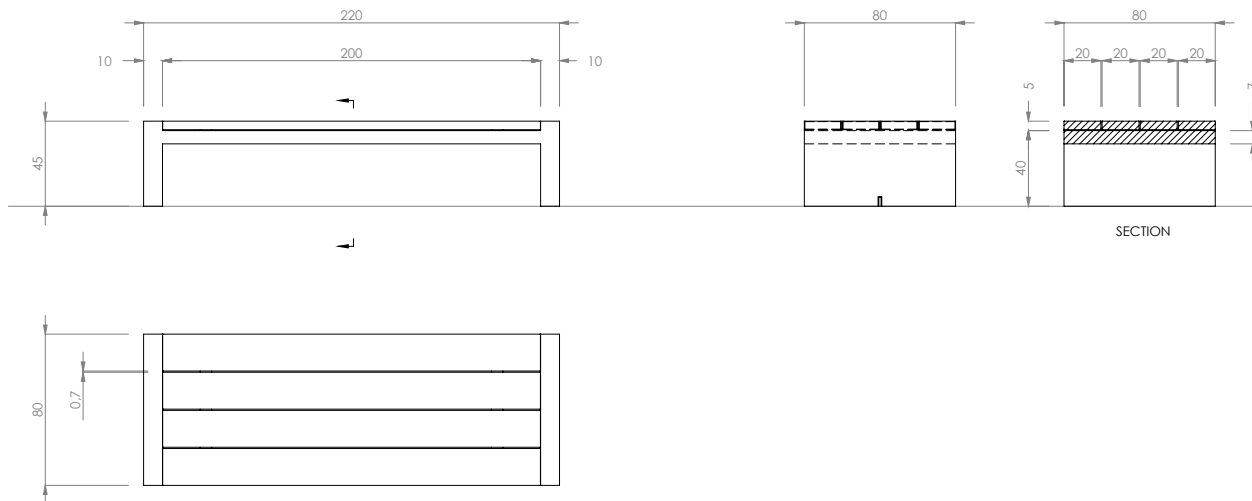

VORA

Durbanis
2020

durbanis

Sizes in cm

Material: Reinforced concrete bench colored in mass.

Wooden seat in FSC® certified Bolondo or Larch wood.

Weight: Vora S 305kg. / Vora L 360kg.

Placement system

Handling with long polyester slings.

Supported on the ground.

All models have threaded bolts in the base in case of needing extra fixation.

VORA S

VORA L