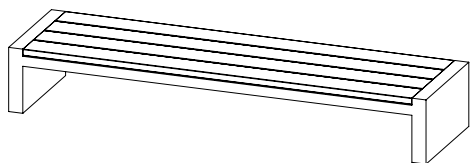

# durbanis

Sizes in cm

Material: Reinforced concrete bench colored in mass.

Wooden seat in FSC® certified Bolondo or Larch wood.

Weight: Vora S 305kg. / Vora L 360kg.

## Placement system

Handling with long polyester slings.

Supported on the ground.

All models have threaded bolts in the base in case of needing extra fixation.