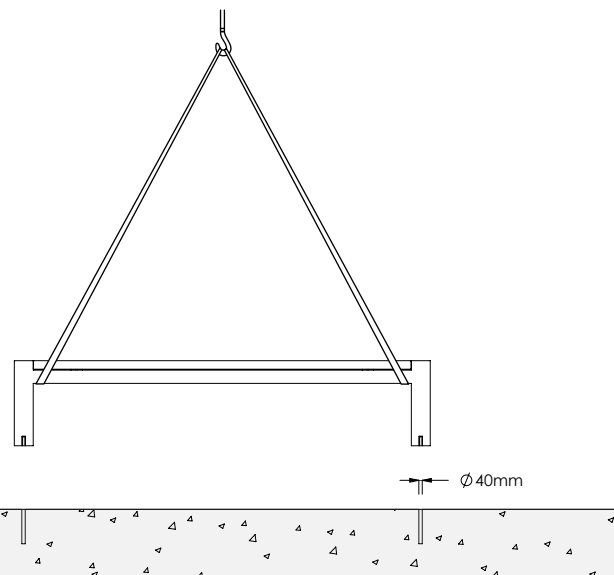

Placement system

Handling with long polyester slings.

Supported on the ground.

All models have threaded bolts in the base in case of needing extra fixation.