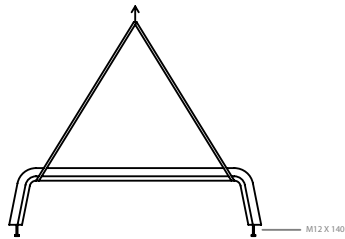

Mimetic

Yonoh
2009

durbanis

Sizes in cm

Material: Concrete table colored in mass.

Weight: Mimetic 200 200kg. / Mimetic 325 750kg. / Mimetic Backrest 890kg.

Placement system

Handling with long polyester slings.

Supported on the ground.

Mimetic 200 has threaded bolts in the base, in case of needing extra fixation.

MIMETIC BACKREST

MIMETIC 325

MIMETIC 200

Mimetic Table

Yonoh
2009

durbanis

Sizes in cm

Material: Concrete table colored in mass.

Weight: Mimetic Table 400kg.

Placement system

Handling with long polyester slings.

Supported on the ground.

It has threaded bolt in the base, in case of needing extra fixation.