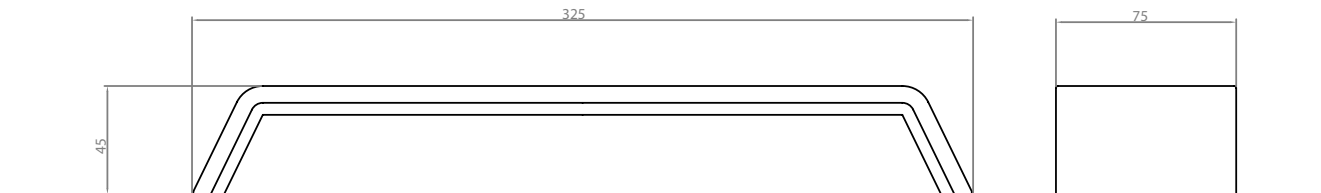

Mimetic

Yonoh
2009

durbanis

Sizes in cm

Material: Concrete table colored in mass.

Weight: Mimetic 200 200kg. / Mimetic 325 750kg. / Mimetic Backrest 890kg.

Placement system

Handling with long polyester slings.

Supported on the ground.

Mimetic 200 has threaded bolts in the base, in case of needing extra fixation.

MIMETIC BACKREST

MIMETIC 325

MIMETIC 200

Mimetic Table

Yonoh
2009

durbanis

Sizes in cm

Material: Concrete table colored in mass.

Weight: Mimetic Table 400kg.

Placement system

Handling with long polyester slings.

Supported on the ground.

It has threaded bolt in the base, in case of needing extra fixation.

Mimetic Table

Yonoh
2009

durbanis

Sizes in cm

Material: Concrete table colored in mass.

Weight: Mimetic Table 400kg.

MIMETIC TABLE

Placement system