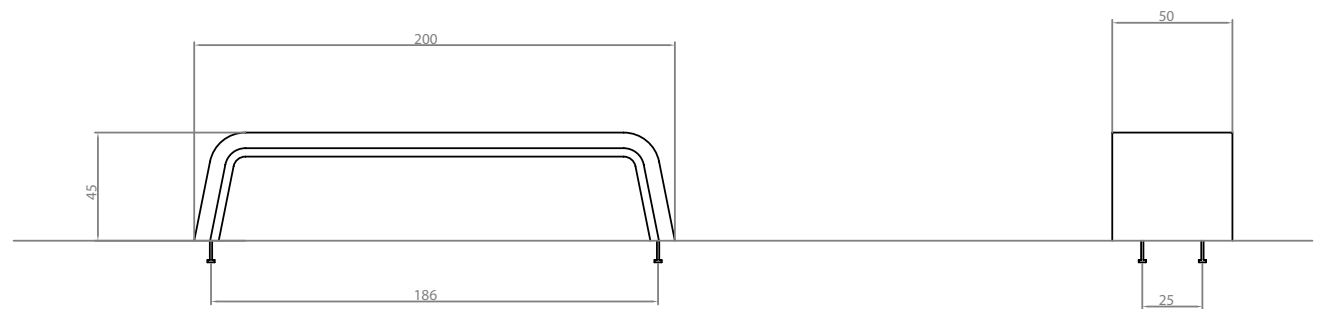

Mimetic

Yonoh
2009

durbanis

Sizes in cm

Material: Concrete table colored in mass.

Weight: Mimetic 200 200kg. / Mimetic 325 750kg. / Mimetic Backrest 890kg.

Placement system

Handling with long polyester slings.

Supported on the ground.

Mimetic 200 has threaded bolts in the base, in case of needing extra fixation.

MIMETIC BACKREST

MIMETIC 325

MIMETIC 200

Mimetic Table

Yonoh
2009

durbanis

Sizes in cm

Material: Concrete table colored in mass.

Weight: Mimetic Table 400kg.

Placement system

Handling with long polyester slings.

Supported on the ground.

It has threaded bolt in the base, in case of needing extra fixation.

Mimetic Table

Yonoh
2009

durbanis

Sizes in cm

Material: Concrete table colored in mass.

Weight: Mimetic Table 400kg.

MIMETIC TABLE

Placement system