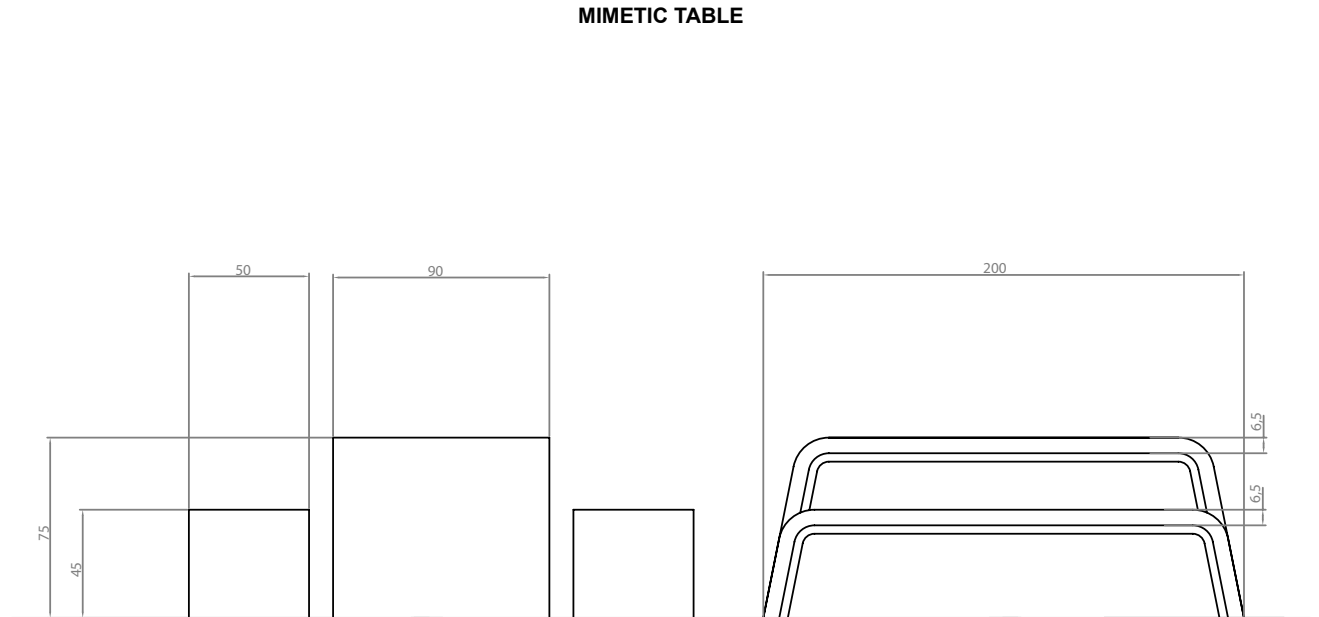

Mimetic

Yonoh
2009

durbanis

Sizes in cm

Material: Concrete table colored in mass.

Weight: Mimetic 200 200kg. / Mimetic 325 750kg. / Mimetic Backrest 890kg.

Placement system

Handling with long polyester slings.

Sizes in cm

Material: Concrete table colored in mass.

Weight: Mimetic Table 400kg.

Placement system

Handling with long polyester slings.

Supported on the ground.

It has threaded bolt in the base, in case of needing extra fixation.

Mimetic Table

Yonoh
2009

durbanis

Sizes in cm

Material: Concrete table colored in mass.

Weight: Mimetic Table 400kg.

MIMETIC TABLE

Placement system