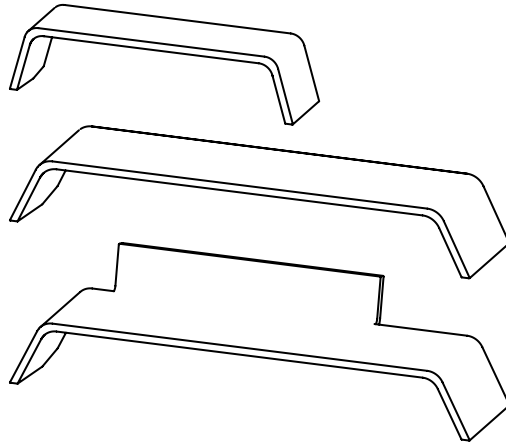

Mimetic

Yonoh
2009

durbanis

Sizes in cm

Material: Concrete table colored in mass.

Weight: Mimetic 200 200kg. / Mimetic 325 750kg. / Mimetic Backrest 890kg.

Placement system

Handling with long polyester slings.

Supported on the ground.

Mimetic 200 has threaded bolts in the base, in case of needing extra fixation.

MIMETIC BACKREST

MIMETIC 325

MIMETIC 200

Mimetic Table

Yonoh
2009

durbanis

Sizes in cm

Material: Concrete table colored in mass.

Weight: Mimetic Table 400kg.

Placement system

Handling with long polyester slings.

Supported on the ground.

It has threaded bolt in the base, in case of needing extra fixation.

Mimetic Table

Yonoh
2009

durbanis

Sizes in cm

Material: Concrete table colored in mass.

Weight: Mimetic Table 400kg.

MIMETIC TABLE

Placement system