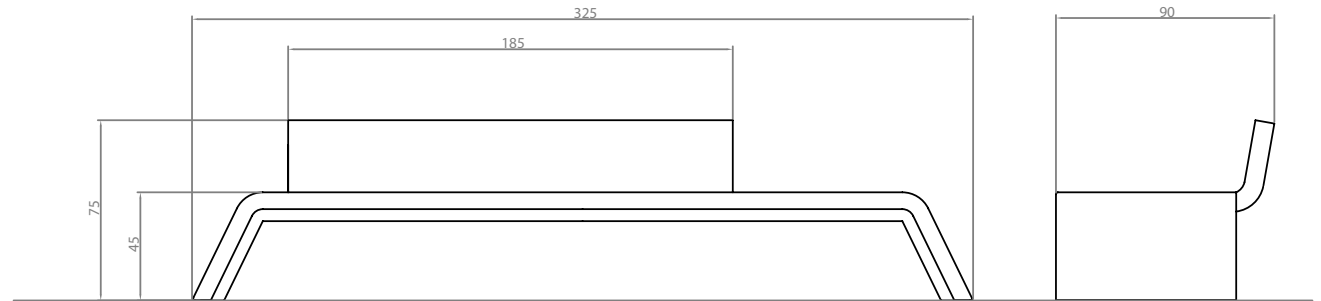

Mimetic

Yonoh
2009

durbanis

Sizes in cm

Material: Concrete table colored in mass.

Weight: Mimetic 200 200kg. / Mimetic 325 750kg. / Mimetic Backrest 890kg.

Placement system

Handling with long polyester slings.

Supported on the ground.

Mimetic 200 has threaded bolts in the base, in case of needing extra fixation.

MIMETIC BACKREST

MIMETIC 325

MIMETIC 200

Mimetic Table

Yonoh
2009

durbanis

Sizes in cm

Material: Concrete table colored in mass.

Weight: Mimetic Table 400kg.

Placement system

Handling with long polyester slings.

Supported on the ground.

It has threaded bolt in the base, in case of needing extra fixation.

Mimetic Table

Yonoh
2009

durbanis

Sizes in cm

Material: Concrete table colored in mass.

Weight: Mimetic Table 400kg.

MIMETIC TABLE

Placement system