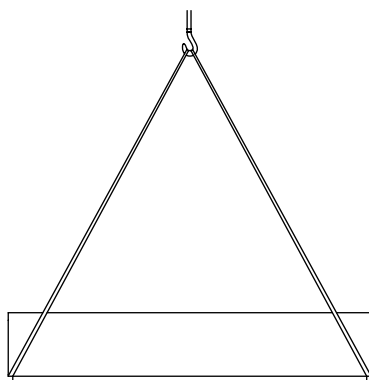

Lancer Bloc

Durbanis
2008

Sizes in cm

Material: Concrete bench colored in mass.

Weight: Lancer Bloc 45, 170kg. / Lancer Bloc 60, 360kg. / Lancer bloc 120, 400kg. / Lancer Bloc 240, 1.200kg. / Lancer Bloc 240 1B, 1.850kg. / Lancer Bloc 240 2B, 2.200kg.

Placement system

Handling with long polyester slings.

Supported on the ground.

Lancer Bloc 45, Lancer Bloc 60 and Lancer Bloc 120 have threaded bolts in the base, in case of needing extra fixation.

LANCER BLOC 45

LANCER BLOC 60

LANCER BLOC 120

LANCER BLOC 240

LANCER BLOC 240 1B

LANCER BLOC 240 2B