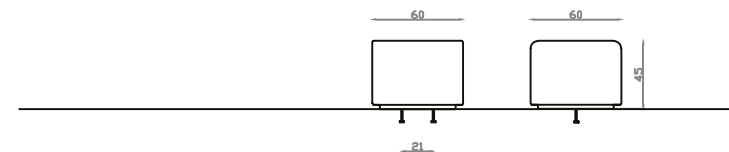

Lancer Bloc

Durbanis
2008

Sizes in cm

Material: Concrete bench colored in mass.

Weight: Lancer Bloc 45, 170kg. / Lancer Bloc 60, 360kg. / Lancer bloc 120, 400kg. / Lancer Bloc 240, 1.200kg. / Lancer Bloc 240 1B, 1.850kg. / Lancer Bloc 240 2B, 2.200kg.

Placement system

Handling with long polyester slings.

Supported on the ground.

Lancer Bloc 45, Lancer Bloc 60 and Lancer Bloc 120 have threaded bolts in the base, in case of needing extra fixation.

LANCER BLOC 45

LANCER BLOC 60

LANCER BLOC 120

LANCER BLOC 240

LANCER BLOC 240 1B

LANCER BLOC 240 2B