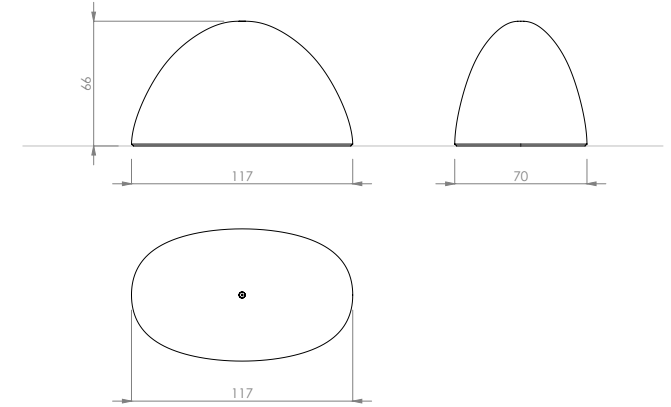

Little Islands

Durbanis
2023

durbanis

Sizes in cm

Material: Colored in mass concrete, acid etched and waterproofed.

Weight: Little Island S 515kg / Little Island L 660kg / Little Island Bollard 795kg / Little Island Bollard Forklift 765kg.

LITTLE ISLAND S

LITTLE ISLAND L

Placement system

Handling with long polyester slings; the forklift bollard version can be placed without requiring polyester slings. The installation consists of simply supporting it on the ground. All models have threaded bolts underneath to screw M12 bars in case extra fixing is required.

LITTLE ISLAND BOLLARD

LITTLE ISLAND BOLLARD FORKLIFT