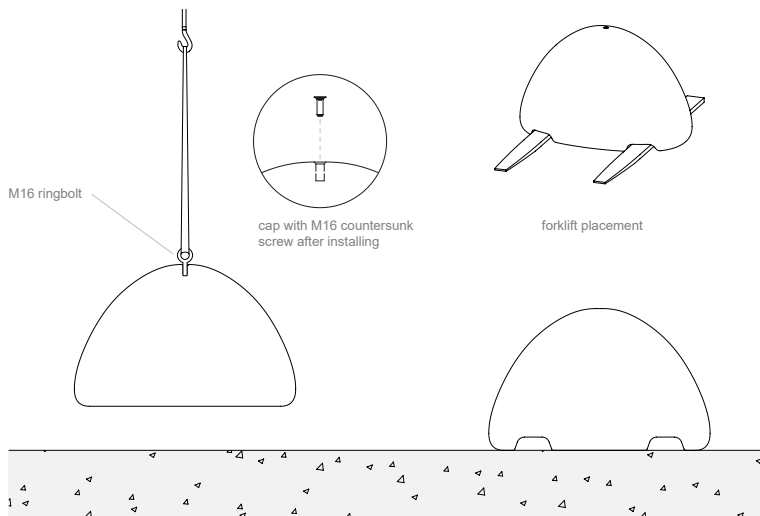

Little Islands

Durbanis
2023

durbanis

Sizes in cm

Material: Colored in mass concrete, acid etched and waterproofed.

Weight: Little Island S 515kg / Little Island L 660kg / Little Island Bollard 795kg / Little Island Bollard Forklift 765kg.

LITTLE ISLAND S

LITTLE ISLAND L

Placement system

Handling with long polyester slings; the forklift bollard version can be placed without requiring polyester slings. The installation consists of simply supporting it on the ground. All models have threaded bolts underneath to screw M12 bars in case extra fixing is required.