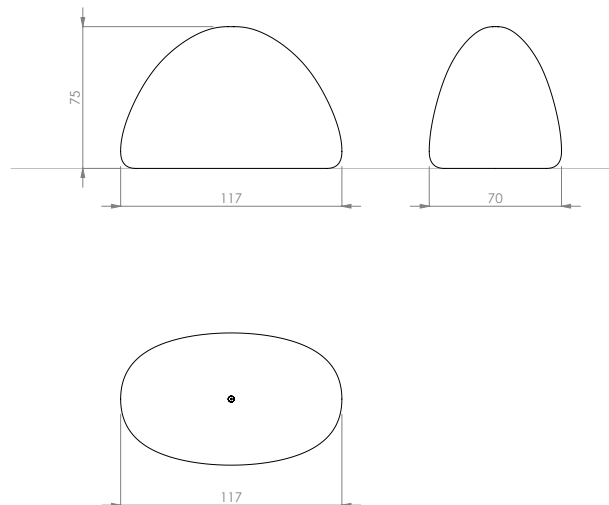

LITTLE ISLAND BOLLARD FORKLIFT