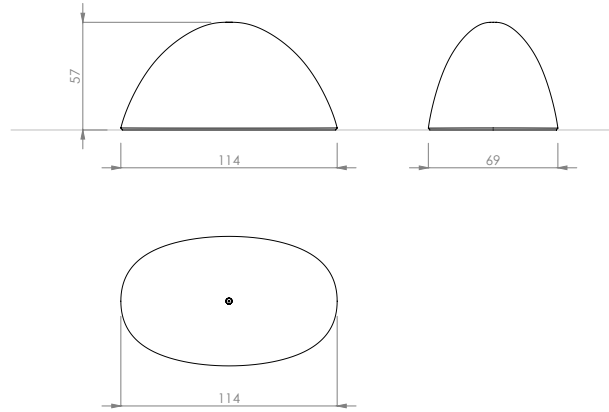

LITTLE ISLAND L