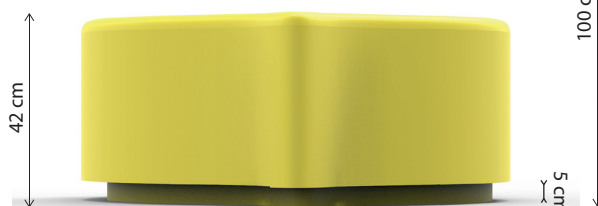

∞ DIMENSIONS

Length : 140 cm

Width : 100 cm

Height : 42 cm

Weight : 44 kg

Thickness : 10 mm

∞ COMBINATIONS

LIMONE 42 can be used as a seat or a low table.