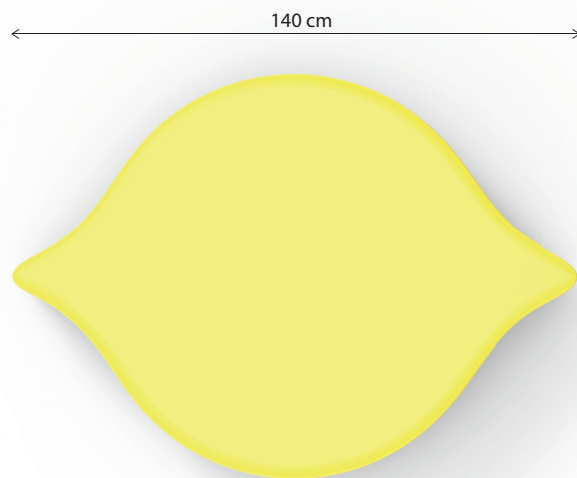

∞ DIMENSIONS

Length : 140 cm

Width : 100 cm

Height : 42 cm

Weight : 44 kg

Thickness : 10 mm

∞ COMBINATIONS

LIMONE 42 can be used as a seat or a low table.