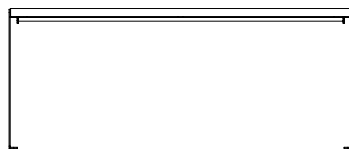

Placement system

Fixing with embedded bolts into the pavement.