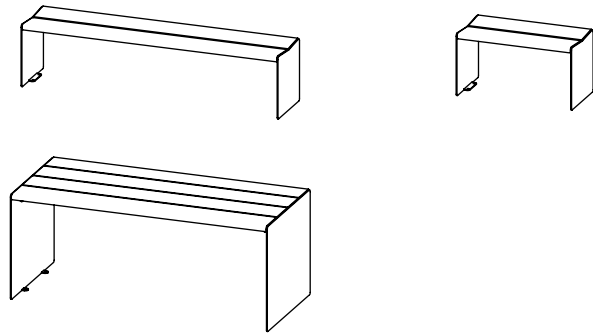

Hey Table

Durbanis
2023

Sizes in cm

Material: nordic pine PEFC™ wood / tropical wood FSC® certified.

Metal finish: galvanized steel sheet with antirust epoxy powder primer and powder coating / shotblasted corten steel sheet / shotblasted stainless steel.

Weight: Hey Banquette (35kg) / Hey Banquette 80 (30kg) / Hey Table (95kg)

durbanis