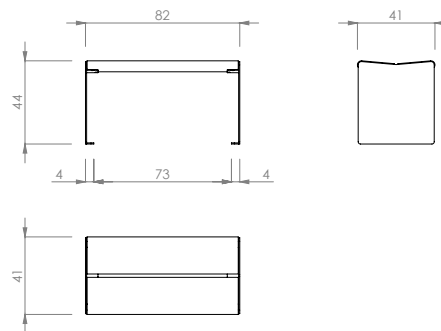

HEY BANQUETTE 80