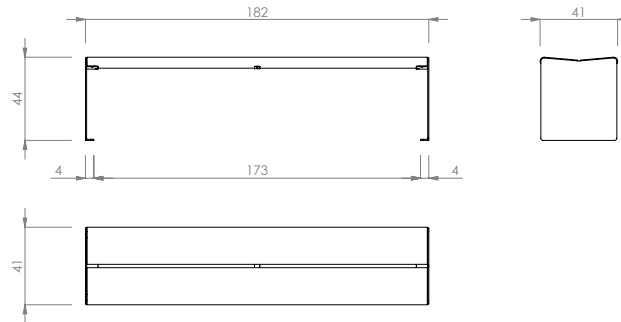

HEY BANQUETTE