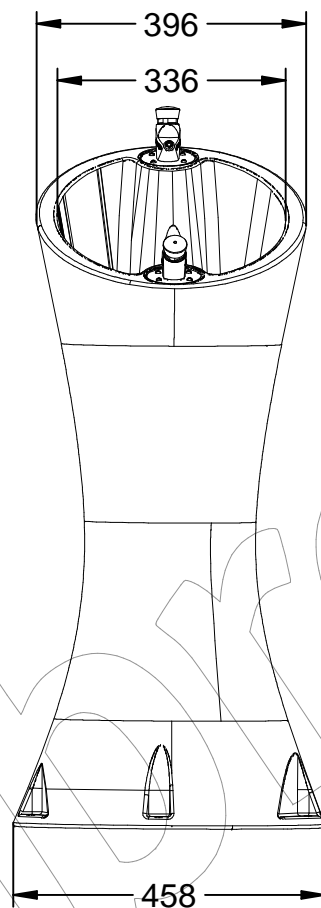

V-1017

Fuente modelo Alvium de polietileno de gran calidad disponible en varios colores, con dos grifos.

Revision: 01 - 06/11/2017