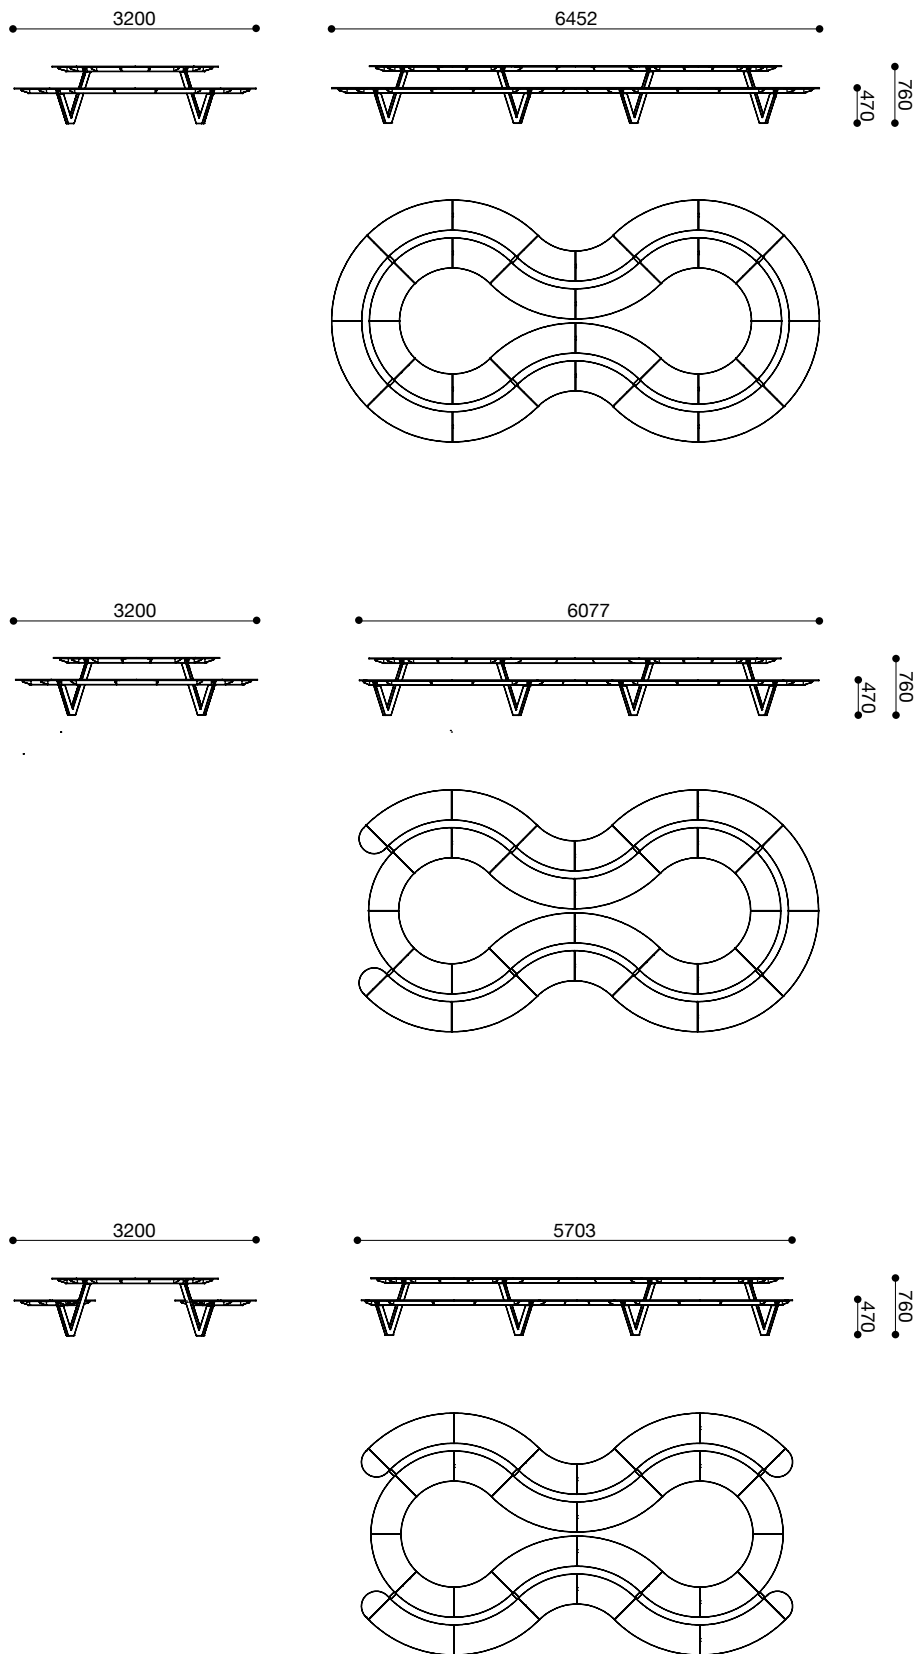

King Arthur

King Arthur - Dimensions Version M

King Arthur - Dimensions Version L

King Arthur - Dimensions Version XL

King Arthur - Dimensions for Ground Fixation

King Arthur M

King Arthur L

King Arthur XL

King Arthur - Options of Ground Fixation

Without foundation with threaded rod

With foundation with threaded rod

Without foundation with screw and dowel

With foundation with ground anchor