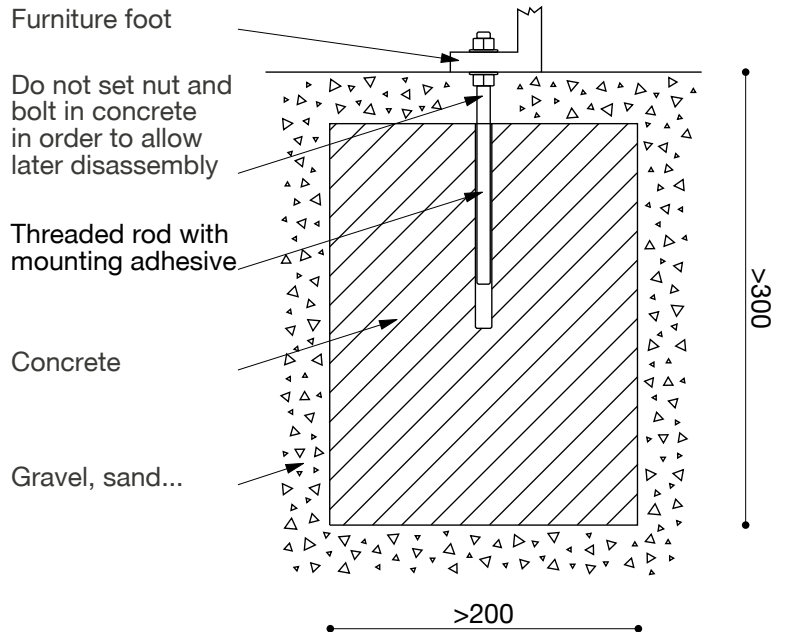

King Arthur

King Arthur - Dimensions Version M

King Arthur - Dimensions Version L

King Arthur - Dimensions Version XL

King Arthur - Dimensions for Ground Fixation

King Arthur M

King Arthur L

King Arthur XL

King Arthur - Options of Ground Fixation

Without foundation with threaded rod

With foundation with threaded rod

Without foundation with screw and dowel

With foundation with ground anchor