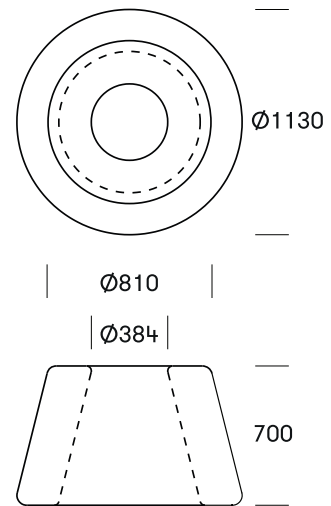

FACTS

LOOP CONE BACKREST # 169

Loop Cone is a multi-purpose unit. When positioned in the middle of a Loop it becomes a backrest as well as a planter. On its own it becomes a self-contained up- or downward facing planter.

Design: AART Designers