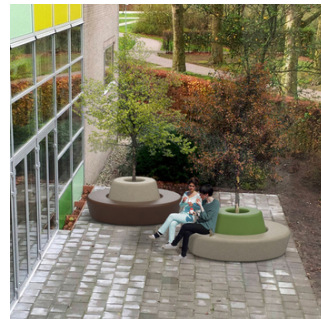

FACTS

LOOP CONE BACKREST # 169

Loop Cone is a multi-purpose unit. When positioned in the middle of a Loop it becomes a backrest as well as a planter. On its own it becomes a self-contained up- or downward facing planter.

Design: AART Designers