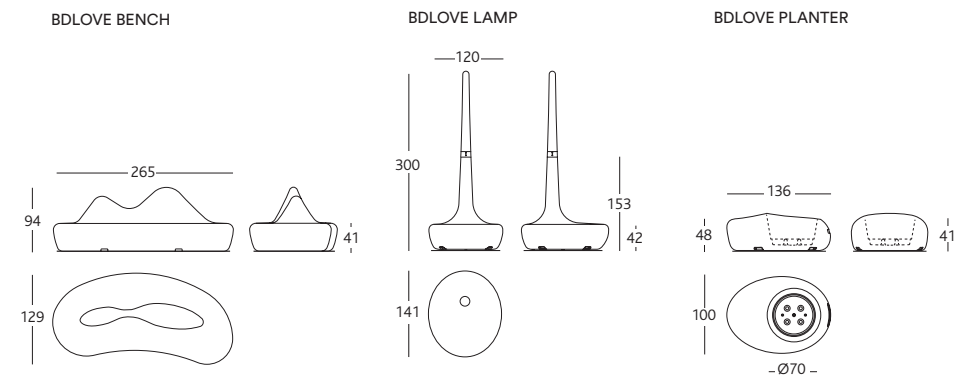

Optional dual A&C USB charger kit / Kit opcional cargador USB A&C doble (Indoor use / uso en interior)