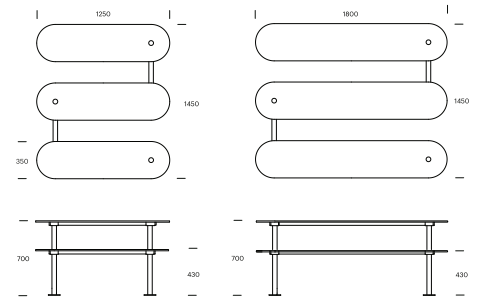

PLATEAU PICNIC STREET

207

Need to seat six people, while optimizing the space? Plateau Picnic Street is designed for modern living – new ways of working, new ways of coming together! It is easy to fit in and easy to access with its slim design and organic, rounded ends. Plateau Picnic Street is slim and crafted with a cool one-flow frame consisting of a continuous steel tube that completes the design in a thrilling, yet simple shape.

Design: Holscher Design

TECHNICAL DATA

Material

Seat / table top, 2 lengths 1250 / 1800mm: Robust, multi-layer and colored 12mm compact laminate in 6 colors. Very UV and weather resistant and solid mechanical quality and durability.

Frame: hot-dip galvanized steel or hot-dip galvanized steel + anthracite structure powder coated. Approx. colour code RAL 7024.

Disc with logo: Bead blasted stainless steel. Can be delivered with customer-specified name / logo or other.

Dimensions

1250mm: 1250L x 1450D x 700H; Seat height 430 (mm).

Seating: 4 pers.

1800mm: 1800L x 1450D x 700H; Seat height 430 (mm).

Seating: 6 pers.

Assembly + fixation

Supplied partially mounted: HPL and steel frames are pre-assembled, legs + steel discs are not mounted.