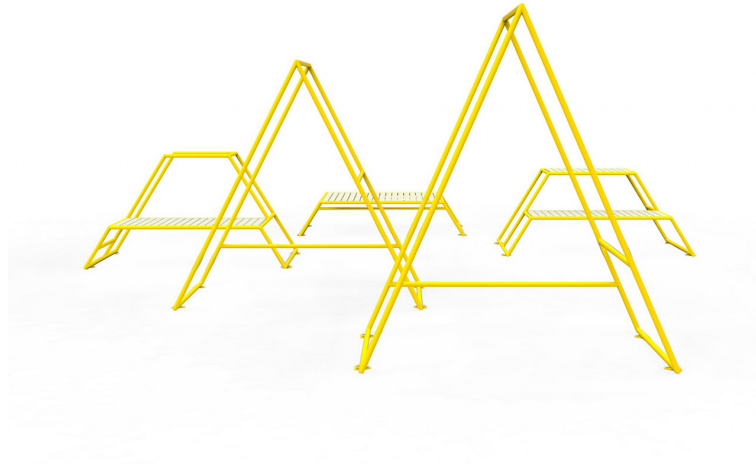

## Kebne Outdoor Gym

KAUPPI & KAUPPI

The Kebne outdoor gym consists of five free-standing fitness units for strength training and stretching. Each of the five modules is designed for exercises that use the individual's own body weight as a counterweight for resistance training. None of the fitness units contain levers, pulleys or moving parts of any kind, making them uniquely maintenance-free.

The outdoor gym is complemented by an overall sign depicting the functions and potentials of each individual fitness unit. Each unit has a corresponding sign with easy-to-understand icons that illustrate the exercises it is designed for. When ordering a complete outdoor gym (all five fitness units), the signs will display a scannable QR Code linked to Kebne's training videos on [www.summitcalisthenics.com](http://www.summitcalisthenics.com).