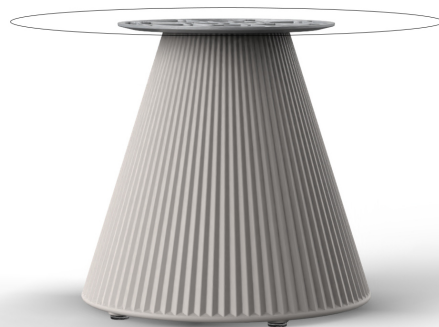

Gatsby base ø40x40cm s30

by Ramón Esteve

The Gatsby collection, designed by Ramón Esteve for Vondom, recalls the Art Déco lighting. Those crazy twenties. “Something new, extraordinary, beautiful, simple but sophisticatedly designed” said Francis Scott Fitzgerald about his aims for the novel he was about to write. The Great Gatsby was born in an age of prosperity, parties and excess. They called it “the American Dream”.

Info

Description

Weight: 3 Kg

GATSBY Mesa Base Redonda Ø40x40cm S30
GATSBY Round Base Table Ø40x40cm S30
ref. 54444

TABLE TOP - SOBRE

- Ø50 cm
Ø19 1/4"
- Ø59 cm
Ø23 1/4"
- Ø69 cm
Ø27 1/4"

Finishes

finishes

ecru

beige

Matt Polyethylene