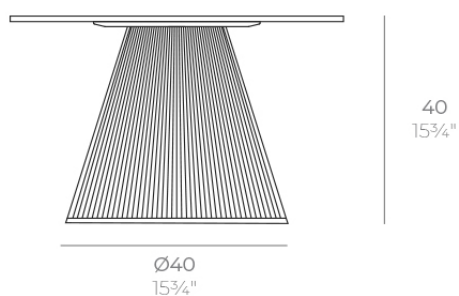

Gatsby base ø40x40cm s30

by Ramón Esteve

The Gatsby collection, designed by Ramón Esteve for Vondom, recalls the Art Déco lighting. Those crazy twenties. “Something new, extraordinary, beautiful, simple but sophisticatedly designed” said Francis Scott Fitzgerald about his aims for the novel he was about to write. The Great Gatsby was born in an age of prosperity, parties and excess. They called it “the American Dream”.

Info

Description

Weight: 3 Kg

GATSBY Mesa Base Redonda Ø40x40cm S30
GATSBY Round Base Table Ø40x40cm S30
ref. 54444

TABLE TOP - SOBRE

- Ø50 cm
Ø19 1/4"
- Ø59 cm
Ø23 1/4"
- Ø69 cm
Ø27 1/4"

Finishes

finishes