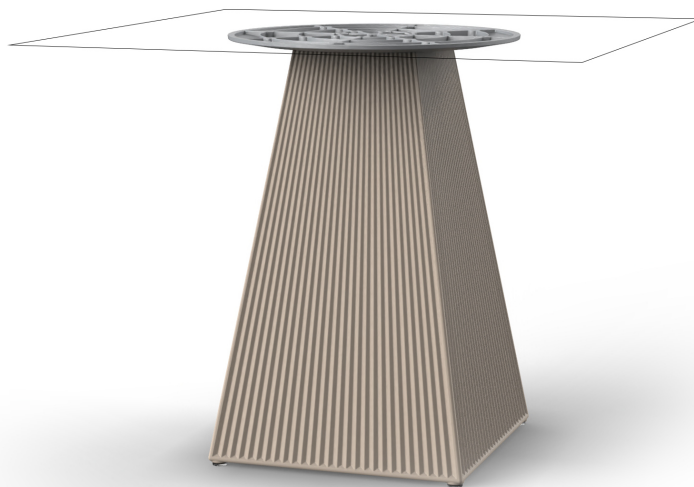

Gatsby base 45x45x73cm s50

by Ramón Esteve

The Gatsby collection, designed by Ramón Esteve for Vondom, recalls the Art Déco lighting. Those crazy twenties. “Something new, extraordinary, beautiful, simple but sophisticatedly designed” said Francis Scott Fitzgerald about his aims for the novel he was about to write. The Great Gatsby was born in an age of prosperity, parties and excess. They called it “the American Dream”.

Info

Description

Weight: 9.5 Kg

GATSBY Mesa Base Cuadrada 45x45x73cm S50
GATSBY Square Base Table 45x45x73cm S50
ref. 54458

TABLE TOP - SOBRE

- 100 x 100 cm
34¹/₄" x 34¹/₄"
- 109 x 109 cm
43" x 43"
- 119 x 119 cm
46³/₄" x 46³/₄"