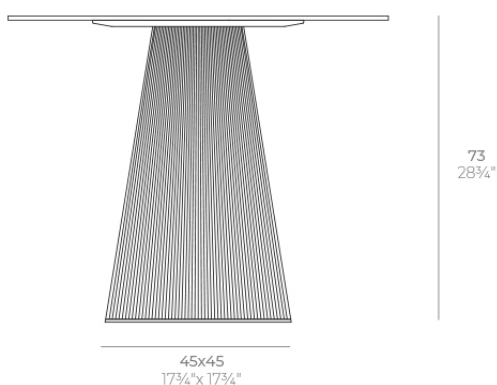

Gatsby base 45x45x73cm s50

by Ramón Esteve

The Gatsby collection, designed by Ramón Esteve for Vondom, recalls the Art Déco lighting. Those crazy twenties. “Something new, extraordinary, beautiful, simple but sophisticatedly designed” said Francis Scott Fitzgerald about his aims for the novel he was about to write. The Great Gatsby was born in an age of prosperity, parties and excess. They called it “the American Dream”.

Info

Description

Weight: 9.5 Kg

GATSBY Mesa Base Cuadrada 45x45x73cm S50
GATSBY Square Base Table 45x45x73cm S50
ref. 54458

TABLE TOP - SOBRE

- 100 x 100 cm
34¹/₄" x 34¹/₄"
- 109 x 109 cm
43" x 43"
- 119 x 119 cm
46³/₄" x 46³/₄"