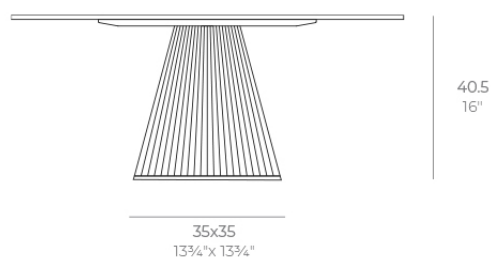

Gatsby base 35x35x40cm s50

by Ramón Esteve

The Gatsby collection, designed by Ramón Esteve for Vondom, recalls the Art Déco lighting. Those crazy twenties. “Something new, extraordinary, beautiful, simple but sophisticatedly designed” said Francis Scott Fitzgerald about his aims for the novel he was about to write. The Great Gatsby was born in an age of prosperity, parties and excess. They called it “the American Dream”.

Info

Description

Weight: 4.3 Kg

GATSBY Mesa Base Cuadrada 35x35x40.5cm S50
GATSBY Square Base Table 35x35x40.5cm S50
ref. 54447

TABLE TOP - SOBRE

- 69 x 69 cm
27 1/4" x 27 1/4"
- 79 x 79 cm
31" x 31"
- 89 x 89 cm
35" x 35"
- 100 x 100 cm
39 1/4" x 39 1/4"