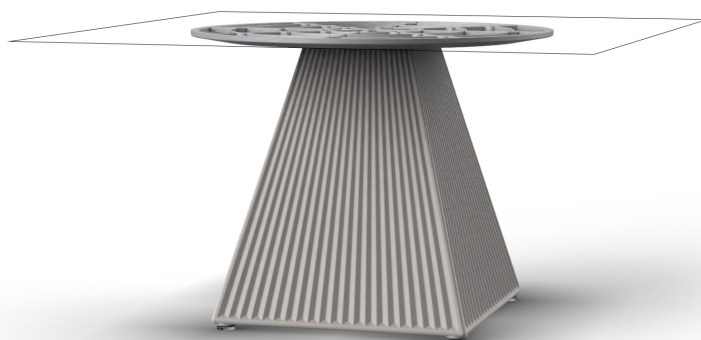

Gatsby base 35x35x40cm s50

by Ramón Esteve

The Gatsby collection, designed by Ramón Esteve for Vondom, recalls the Art Déco lighting. Those crazy twenties. “Something new, extraordinary, beautiful, simple but sophisticatedly designed” said Francis Scott Fitzgerald about his aims for the novel he was about to write. The Great Gatsby was born in an age of prosperity, parties and excess. They called it “the American Dream”.

Info

Description

Weight: 4.3 Kg

GATSBY Mesa Base Cuadrada 35x35x40.5cm S50
GATSBY Square Base Table 35x35x40.5cm S50
ref. 54447

TABLE TOP - SOBRE

- 69 x 69 cm
27 1/4" x 27 1/4"
- 79 x 79 cm
31" x 31"
- 89 x 89 cm
35" x 35"
- 100 x 100 cm
39 1/4" x 39 1/4"