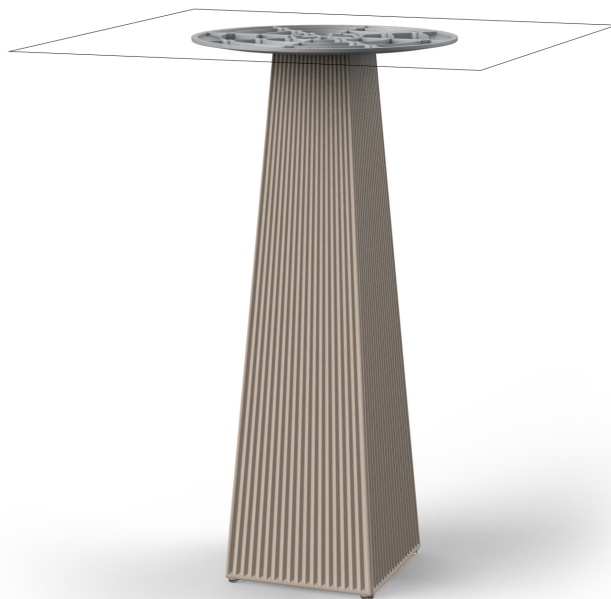

Gatsby base 30x30x105cm s50

by Ramón Esteve

The Gatsby collection, designed by Ramón Esteve for Vondom, recalls the Art Déco lighting. Those crazy twenties. “Something new, extraordinary, beautiful, simple but sophisticatedly designed” said Francis Scott Fitzgerald about his aims for the novel he was about to write. The Great Gatsby was born in an age of prosperity, parties and excess. They called it “the American Dream”.

Info

Description

Weight: 8.4 Kg

GATSBY Mesa Base Cuadrada 30x30x105.5cm S50
GATSBY Square Base Table 30x30x105.5cm S50
ref. 54463

TABLE TOP - SOBRE

■ 69 x 69 cm
27 1/4" x 27 1/4"

Finishes

finishes

ecru

beige

Matt Polyethylene