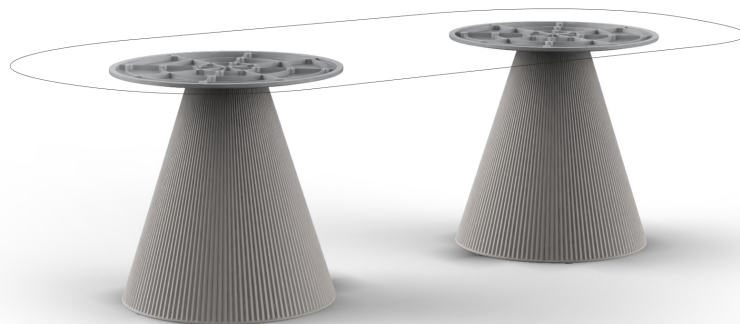

Gatsby doble_base ø65x73cm s70

by Ramón Esteve

The Gatsby collection, designed by Ramón Esteve for Vondom, recalls the Art Déco lighting. Those crazy twenties. “Something new, extraordinary, beautiful, simple but sophisticatedly designed” said Francis Scott Fitzgerald about his aims for the novel he was about to write. The Great Gatsby was born in an age of prosperity, parties and excess. They called it “the American Dream”.

Info

Description

Weight: 16 Kg

GATSBY Mesa Doble Base Redonda 194x65cm S70
GATSBY Round Double Base Table 194x65cm S70
REF. 54467

TABLE TOP - SOBRE

260X129 cm
102 3/4 x 50 3/4"

Finishes

finishes

ecru

beige

Matt Polyethylene