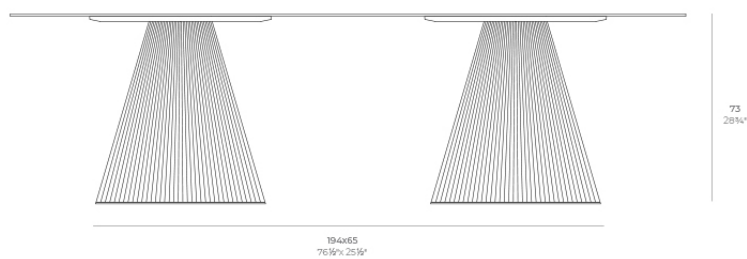

Info

Description

Weight: 16 Kg

TABLE TOP - SOBRE

260X129 cm
102 3/4 x 50 3/4"