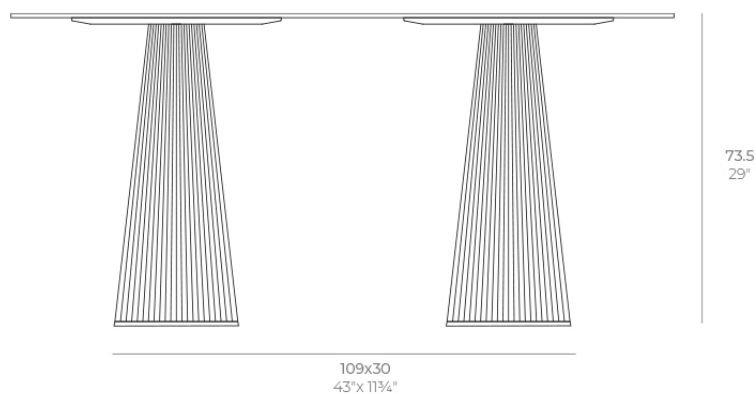

## Gatsby doble bas 30x30x73cms50

by Ramón Esteve

The Gatsby collection, designed by Ramón Esteve for Vondom, recalls the Art Déco lighting. Those crazy twenties. “Something new, extraordinary, beautiful, simple but sophisticatedly designed” said Francis Scott Fitzgerald about his aims for the novel he was about to write. The Great Gatsby was born in an age of prosperity, parties and excess. They called it “the American Dream”.

### Description

Weight: 12 Kg

GATSBY Mesa Doble Base Cuadrada 109x30cm S50  
GATSBY Square Double Base Table 109x30cm S50  
ref. 54469

TABLE TOP - SOBRE

158X79 cm  
62 1/4"x 31"