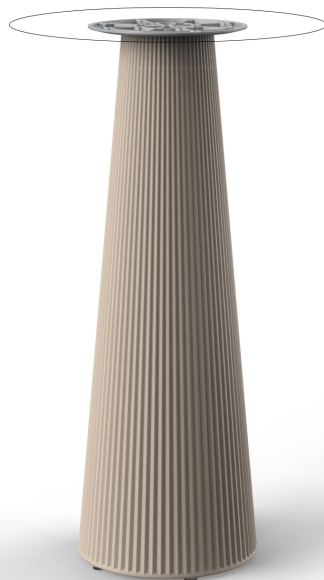

Gatsby base ø35x105cm s30

by Ramón Esteve

The Gatsby collection, designed by Ramón Esteve for Vondom, recalls the Art Déco lighting. Those crazy twenties. “Something new, extraordinary, beautiful, simple but sophisticatedly designed” said Francis Scott Fitzgerald about his aims for the novel he was about to write. The Great Gatsby was born in an age of prosperity, parties and excess. They called it “the American Dream”.

Info

Description

Weight: 6 Kg

GATSBY Mesa Base Redonda Ø35x105cm S30
GATSBY Round Base Table Ø35x105cm S30
ref.54460

TABLE TOP - SOBRE

- Ø50 cm
Ø19 1/4"
- Ø59 cm
Ø23 1/4"
- Ø69 cm
Ø27 1/4"

Finishes

finishes

BASIC

Ref. 54460

green

purjai red

orange

notte blue

ice

crema

ecru

beige

Matt Polyethylene