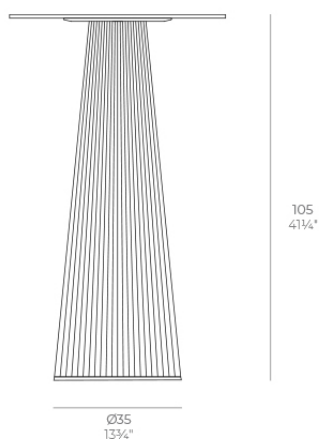

Gatsby base ø35x105cm s30

by Ramón Esteve

The Gatsby collection, designed by Ramón Esteve for Vondom, recalls the Art Déco lighting. Those crazy twenties. “Something new, extraordinary, beautiful, simple but sophisticatedly designed” said Francis Scott Fitzgerald about his aims for the novel he was about to write. The Great Gatsby was born in an age of prosperity, parties and excess. They called it “the American Dream”.

Info

Description

Weight: 6 Kg

GATSBY Mesa Base Redonda Ø35x105cm S30
GATSBY Round Base Table Ø35x105cm S30
ref.54460

TABLE TOP - SOBRE

- Ø50 cm
Ø19 1/4"
- Ø59 cm
Ø23 1/4"
- Ø69 cm
Ø27 1/4"

Finishes

finishes