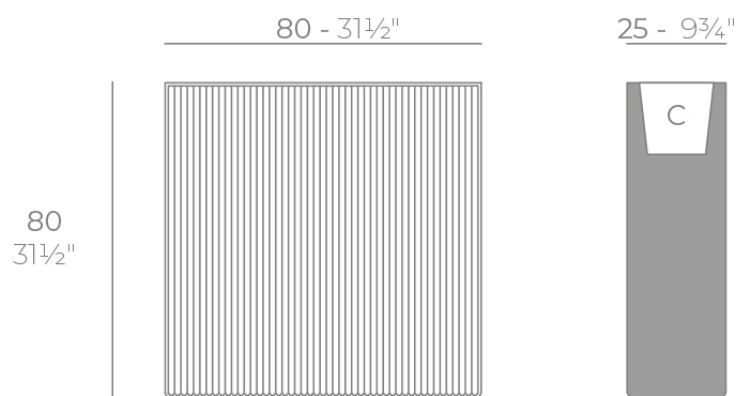

### Description

Weight: 16 Kg

GATSBY Wall  
GATSBY Wall  
ref. 54435  
C= 75x21x23 29 1/2"x8 1/4"x9"  
32 L  
8 1/2Gal