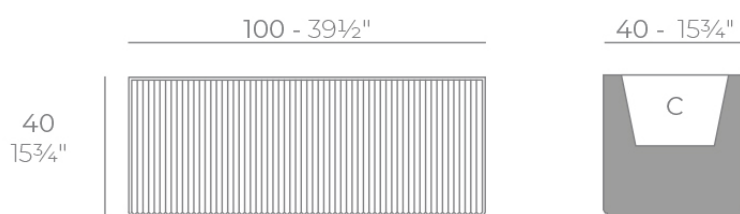

Info

Description

Weight: 13 Kg

GATSBY Jardinera
GATSBY Jardiniera
ref. 54433
C= 93x32x23 36½"x12½"x9"
55 L
14½Gal

Finishes

finishes

BASIC

Ref. 54433A