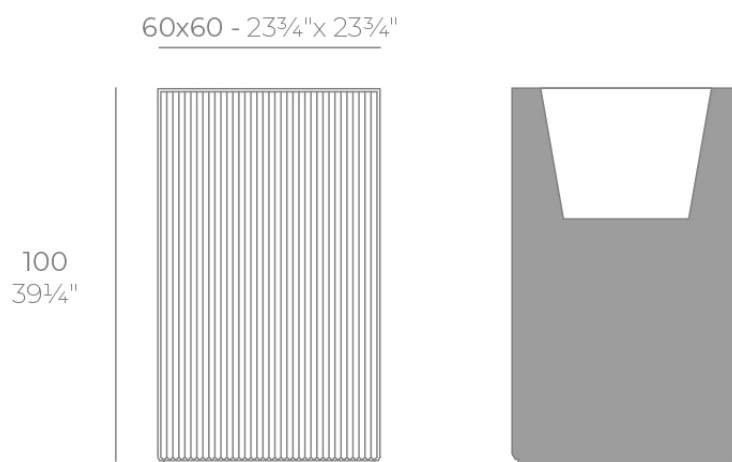

Gatsby prisma planter 60x60x100

by Ramón Esteve

The Gatsby collection, designed by Ramón Esteve for Vondom, recalls the Art Déco lighting. Those crazy twenties. “Something new, extraordinary, beautiful, simple but sophisticatedly designed” said Francis Scott Fitzgerald about his aims for the novel he was about to write. The Great Gatsby was born in an age of prosperity, parties and excess. They called it “the American Dream”.

Info

Description

Weight: 25 Kg

GATSBY Cubo Alto
GATSBY Hight Cube
ref. 54432
C= 48x48x40 20³/₄"x20³/₄"x15³/₄"
62 L
16¹/₂Gal

Finishes

finishes

BASIC

Ref. 54432A