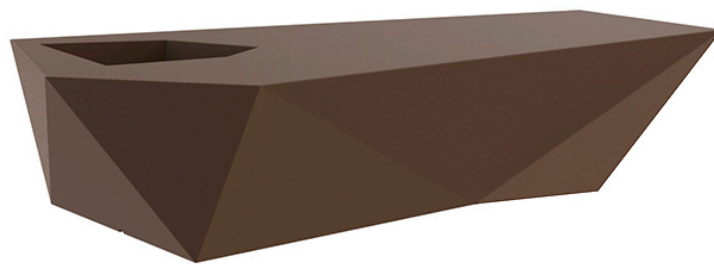

Faz bench

by Ramón Esteve

Faz is a modular collection of outdoor furniture and planters designed by Ramón Esteve for Vondom. He is the architect of harmony, serenity, timelessness and universality, and he has created mineral and emphatic shapes that make Faz a design that contextualizes with homes and installations. An ambience, encircling as a result of the blissful combination of the material and lighting, so that the sole sensation would be its fusion.

Info

Description

Made of polyethylene resin by rotational moulding. 100% Recyclable. Item suitable for indoor and outdoor use. Available in different finishes.

Weight: 37 Kg

FAZ Banco C = 28 x 28 x 33 cm
FAZ Bench C = 11" x 11" x 13"