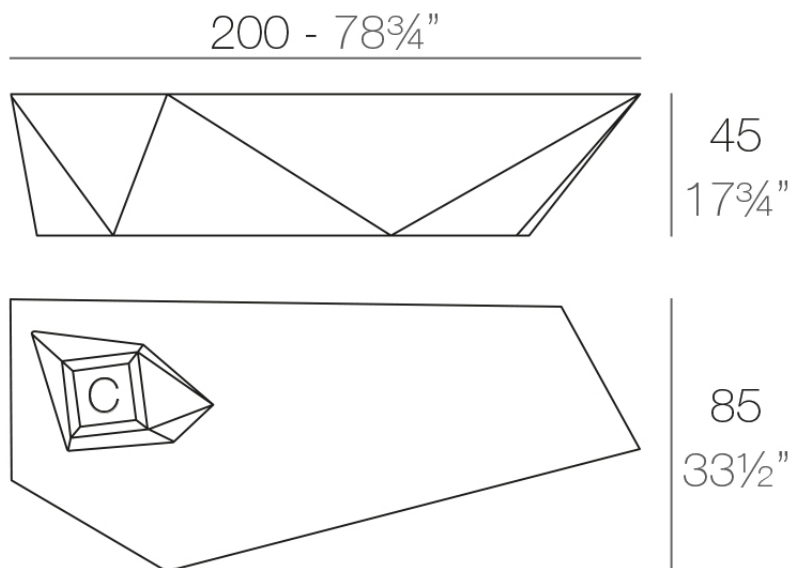

Faz bench

by Ramón Esteve

Faz is a modular collection of outdoor furniture and planters designed by Ramón Esteve for Vondom. He is the architect of harmony, serenity, timelessness and universality, and he has created mineral and emphatic shapes that make Faz a design that contextualizes with homes and installations. An ambience, encircling as a result of the blissful combination of the material and lighting, so that the sole sensation would be its fusion.

Info

Description

Made of polyethylene resin by rotational moulding. 100% Recyclable. Item suitable for indoor and outdoor use. Available in different finishes.

Weight: 37 Kg

FAZ Banco C = 28 x 28 x 33 cm
FAZ Bench C = 11" x 11" x 13"