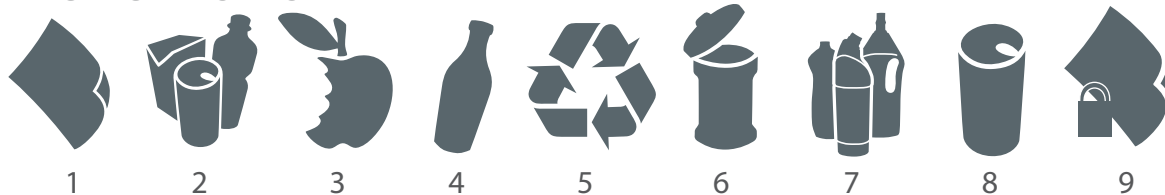

WASTE SYMBOL CODE

REFERENCE CODE FOR BERLIN SORTING SLOTS

To process your order, all the codes that create the detailed reference must be chosen.