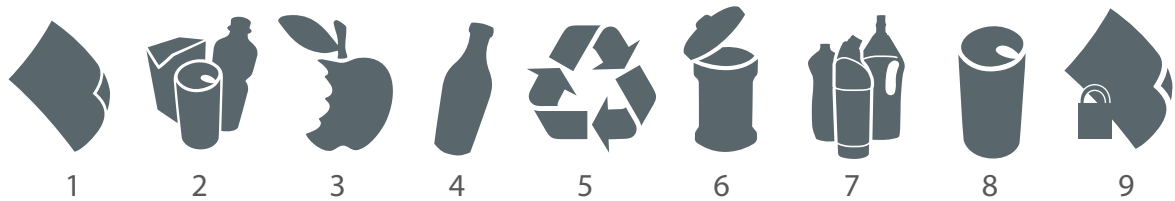

Ex.: Self-closing lid with Blue Adhesive with Paper (top view)

WASTE SYMBOL CODE

Ex.: Self-closing lid with Yellow Adhesive with Bottles & Cans (top view)