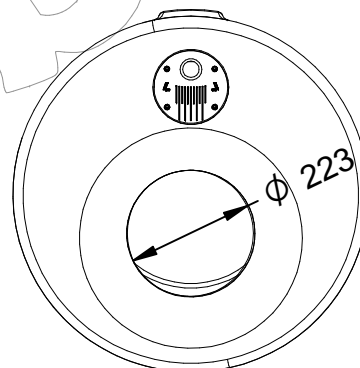

Solo la versión P-1018-URBAN con tapa gris, incluye cenicero.

La tapa esta indentificada con su color gráfico y lectura braille.