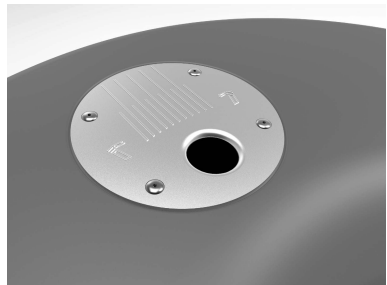

Color marrón
(P-1018-URBAN-MAR)
- Sin cenicero -

Color verde
(P-1018-URBAN-VER)
- Sin cenicero -

Color azul
(P-1018-URBAN-AZU)
- Sin cenicero -

Color amarillo
(P-1018-URBAN-AMA)
- Sin cenicero -

P-1018-URBAN

-EN-

Description: Alvium Urban model bin, made of medium polyethylene density (MDPE), with UV protection, the body of the bin is colored grey and the lid of the bin can be of different colors (depending on whatever waste), if the lid is grey, it includes an ashtray stainless steel on top.